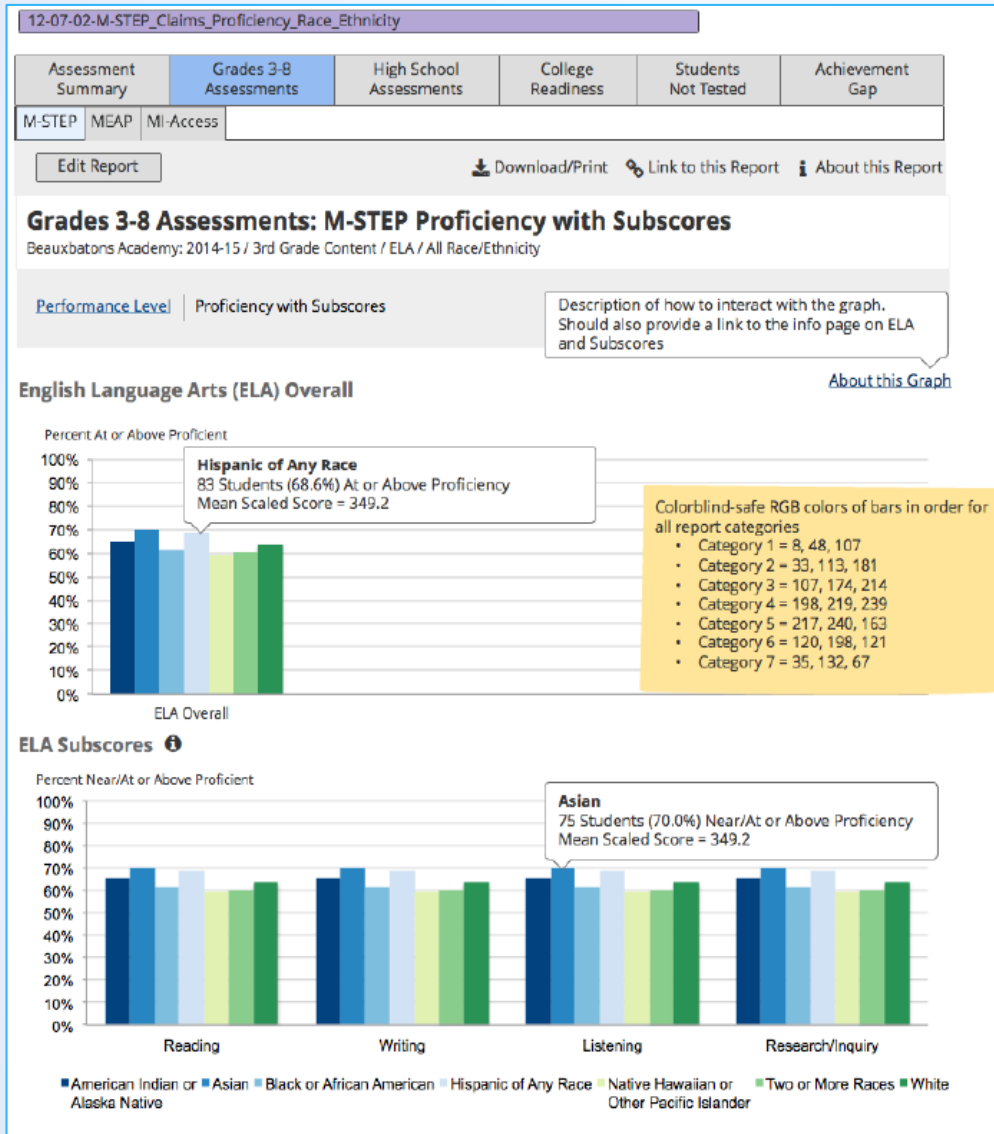

M-STEP with Claims Reporting