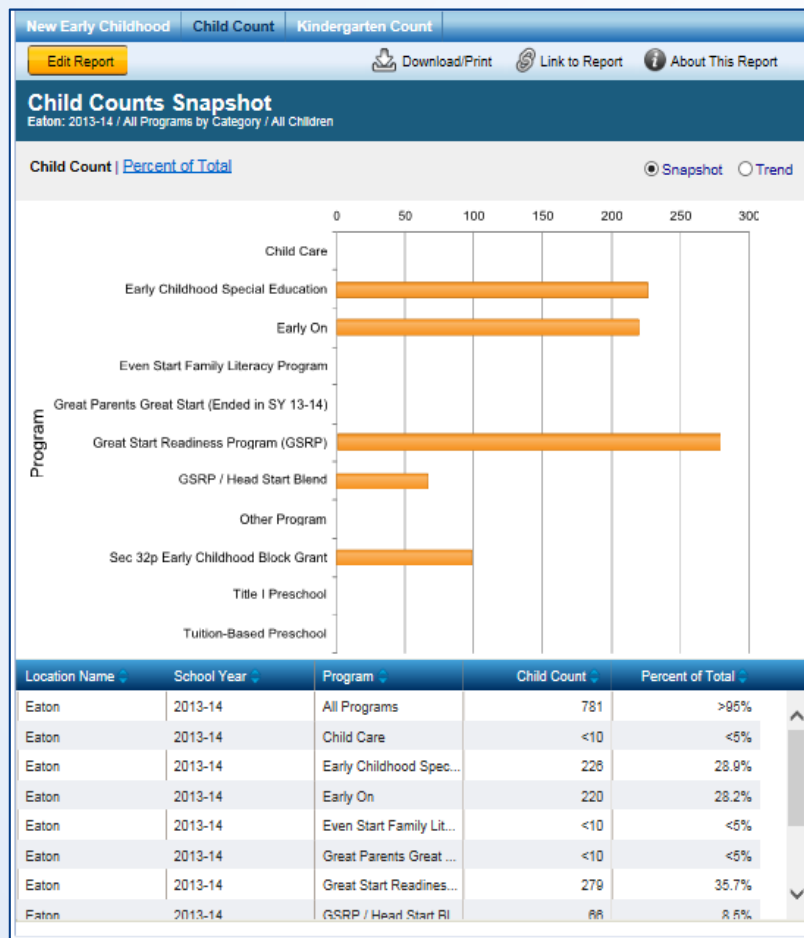

Early Childhood Reports

Early Childhood Count